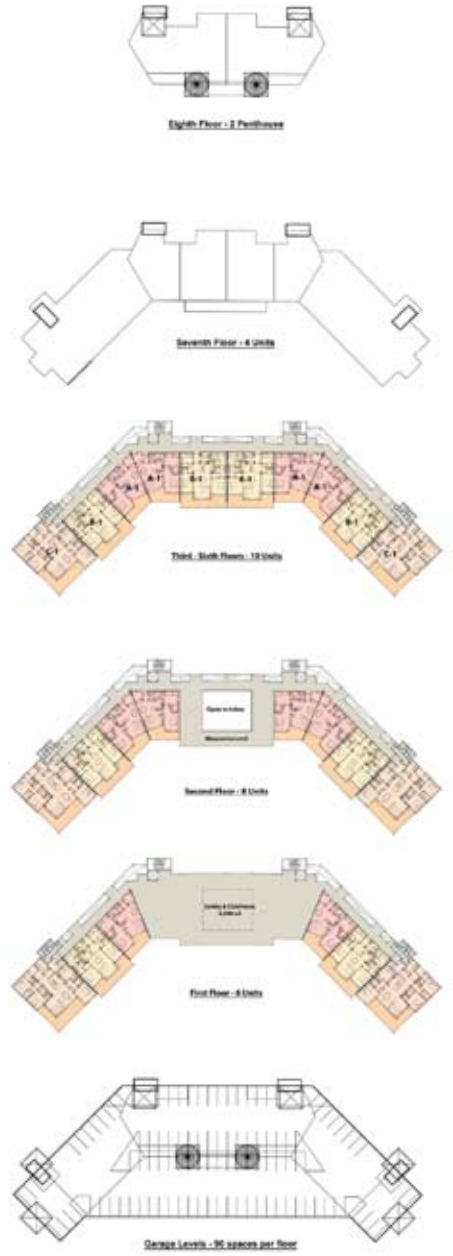

DELFINO GOLF CONDOMINIUMS

Delfino Resorts
 Palm Desert, California
 Golf Resort
 Size: 1200 sq. ft. to 2280 sq. ft.
 Total Units: 60 per building

KinerDesignGroup.com

Work done by Mark Kiner while working for prior affiliation.